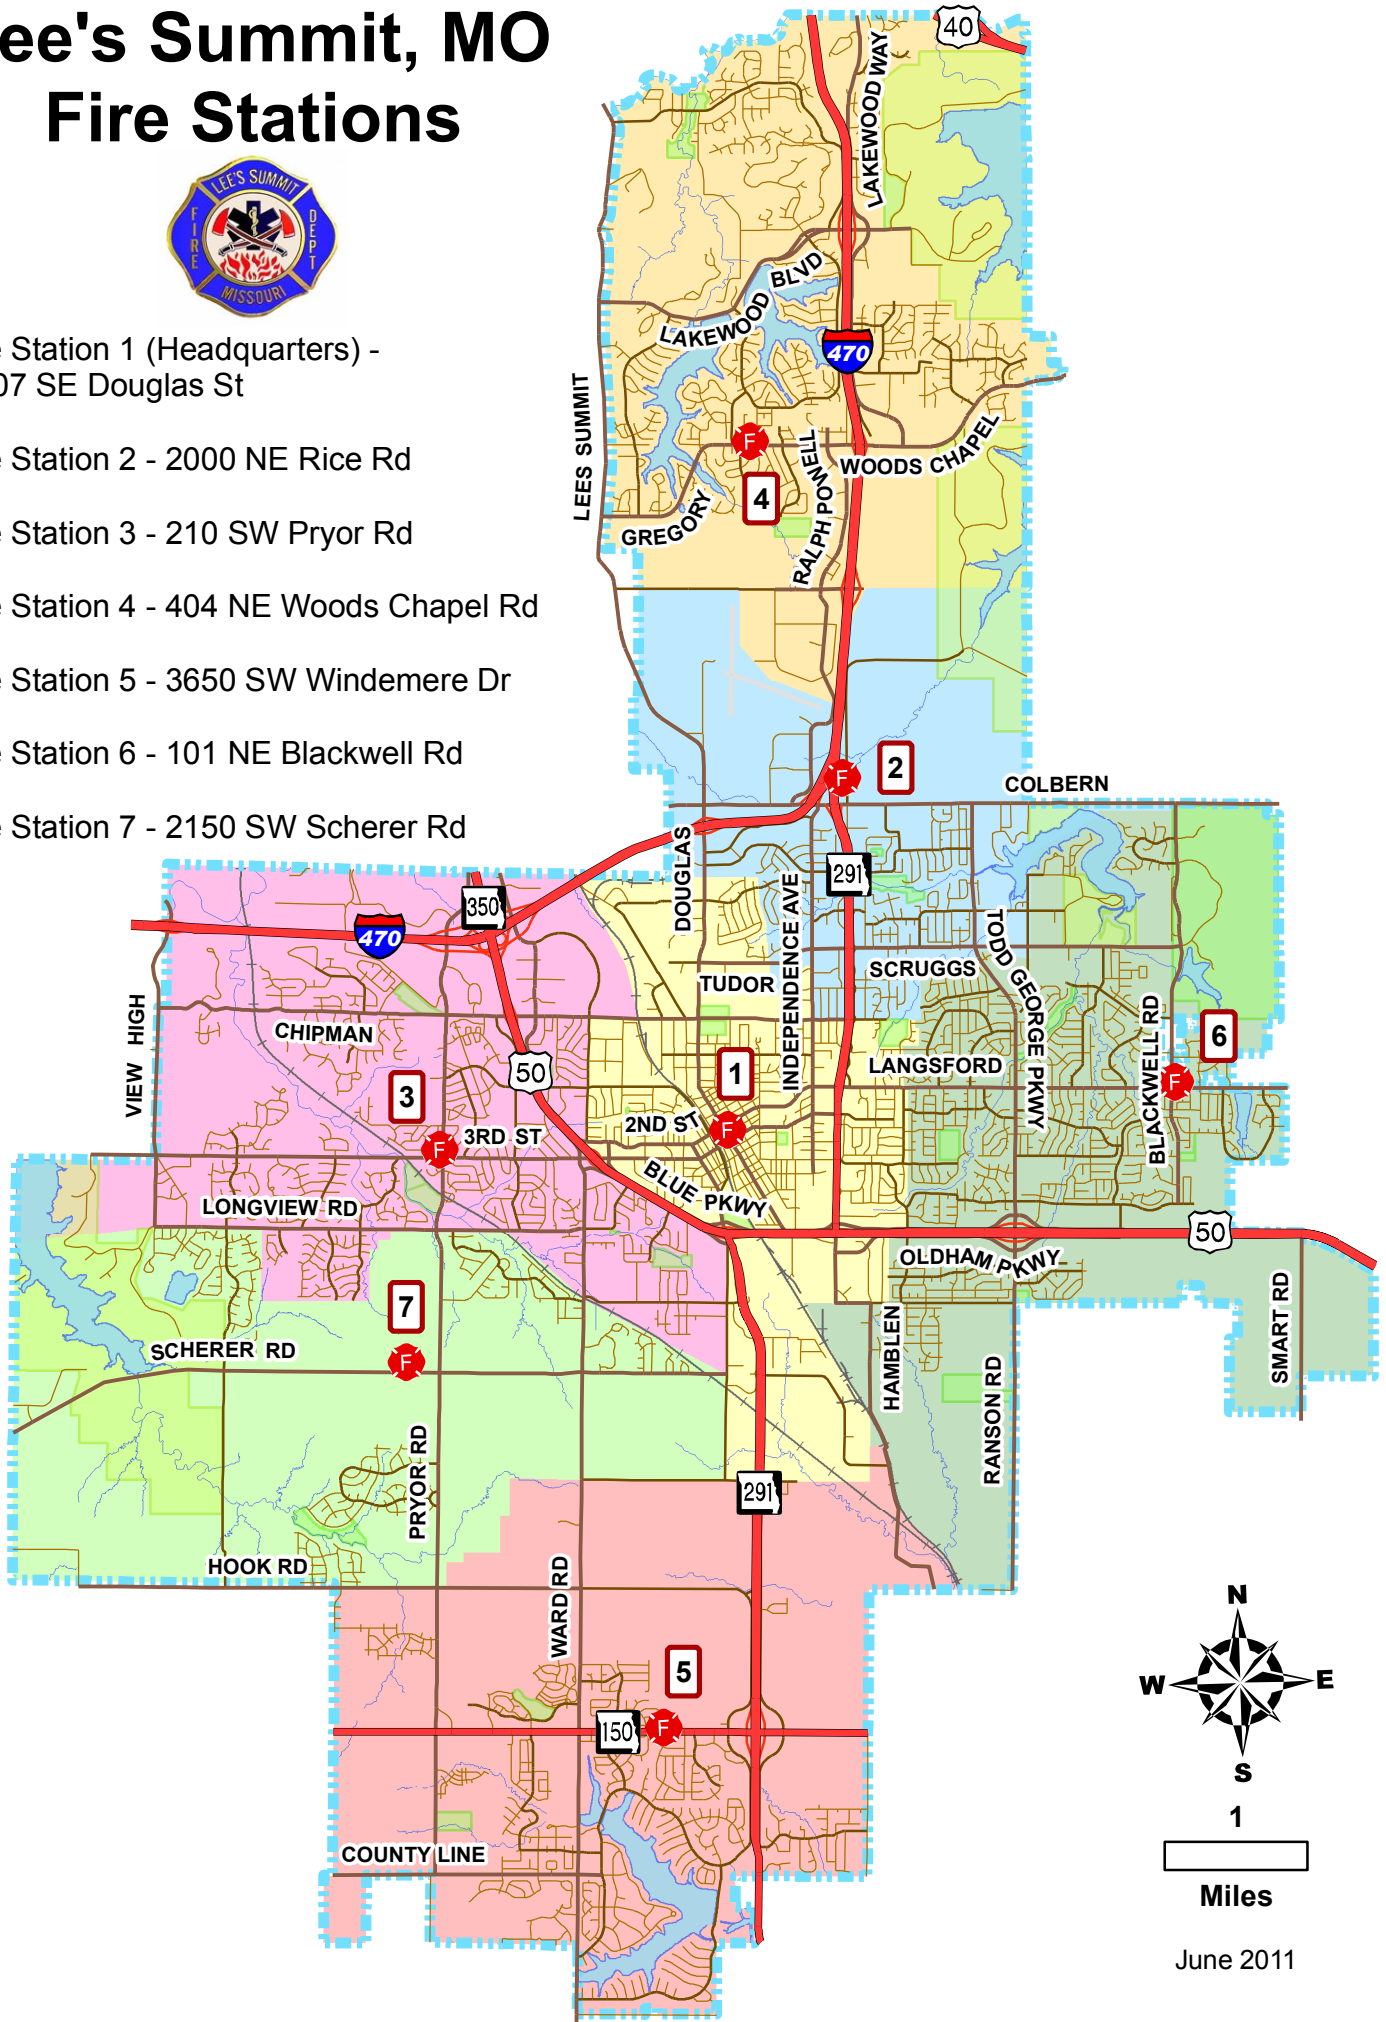

Lee's Summit, MO Fire Stations

Fire Station 1 (Headquarters) -
207 SE Douglas St

Fire Station 2 - 2000 NE Rice Rd

Fire Station 3 - 210 SW Pryor Rd

Fire Station 4 - 404 NE Woods Chapel Rd

Fire Station 5 - 3650 SW Windemere Dr

Fire Station 6 - 101 NE Blackwell Rd

Fire Station 7 - 2150 SW Scherer Rd

June 2011