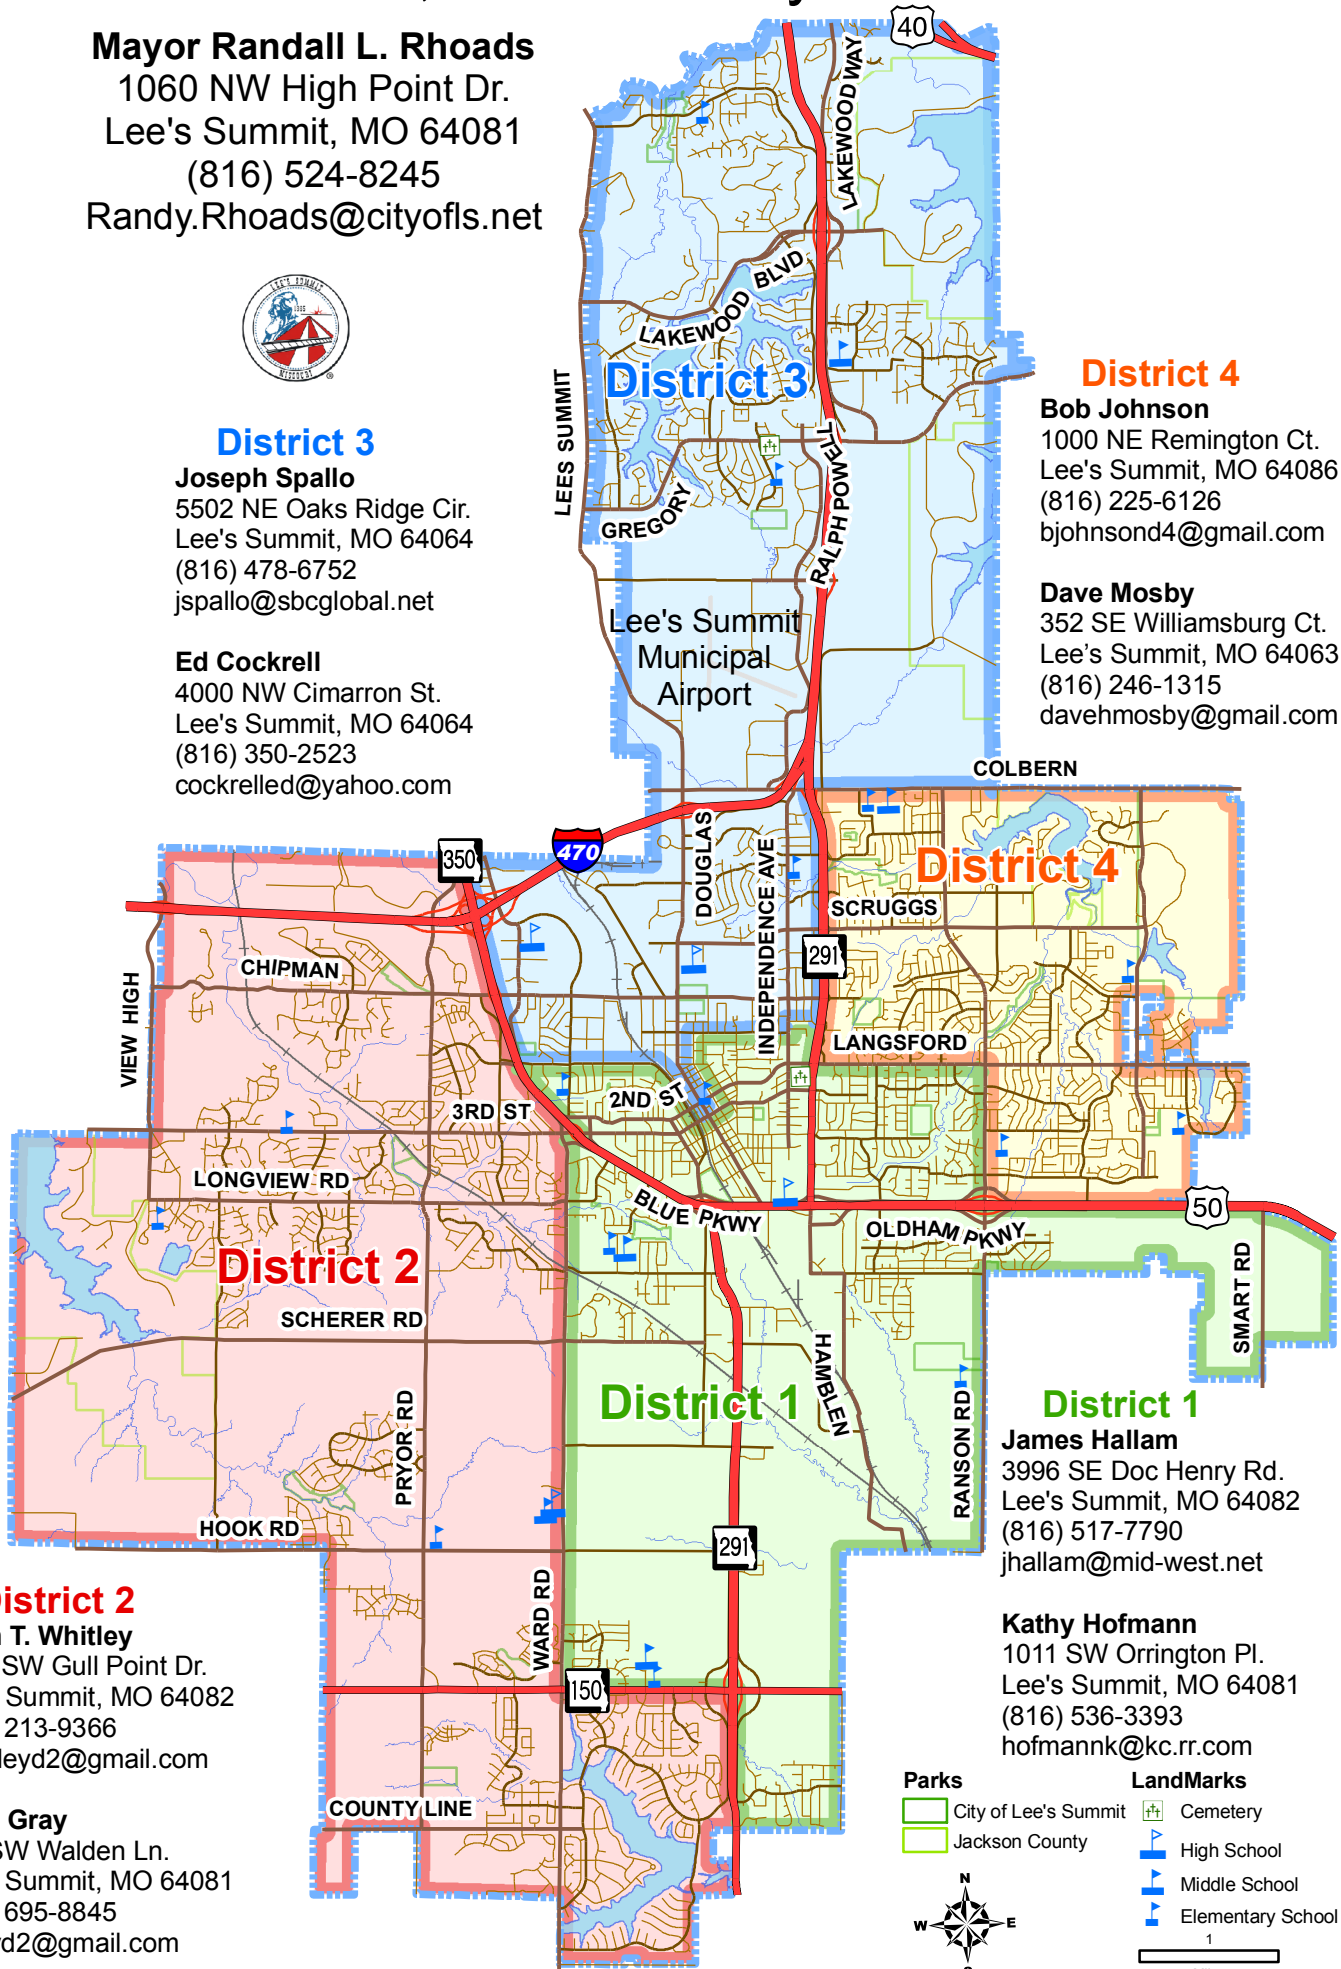

# Lee's Summit, Missouri City Council Districts

**Mayor Randall L. Rhoads**  
 1060 NW High Point Dr.  
 Lee's Summit, MO 64081  
 (816) 524-8245  
 Randy.Rhoads@cityofls.net

## District 4

**Bob Johnson**  
 1000 NE Remington Ct.  
 Lee's Summit, MO 64086  
 (816) 225-6126  
 bjohnsond4@gmail.com

**Dave Mosby**  
 352 SE Williamsburg Ct.  
 Lee's Summit, MO 64063  
 (816) 246-1315  
 davehmosby@gmail.com

## District 4

**Parks**

- City of Lee's Summit
- Jackson County

**LandMarks**

- Cemetery
- High School
- Middle School
- Elementary School

1  
Miles