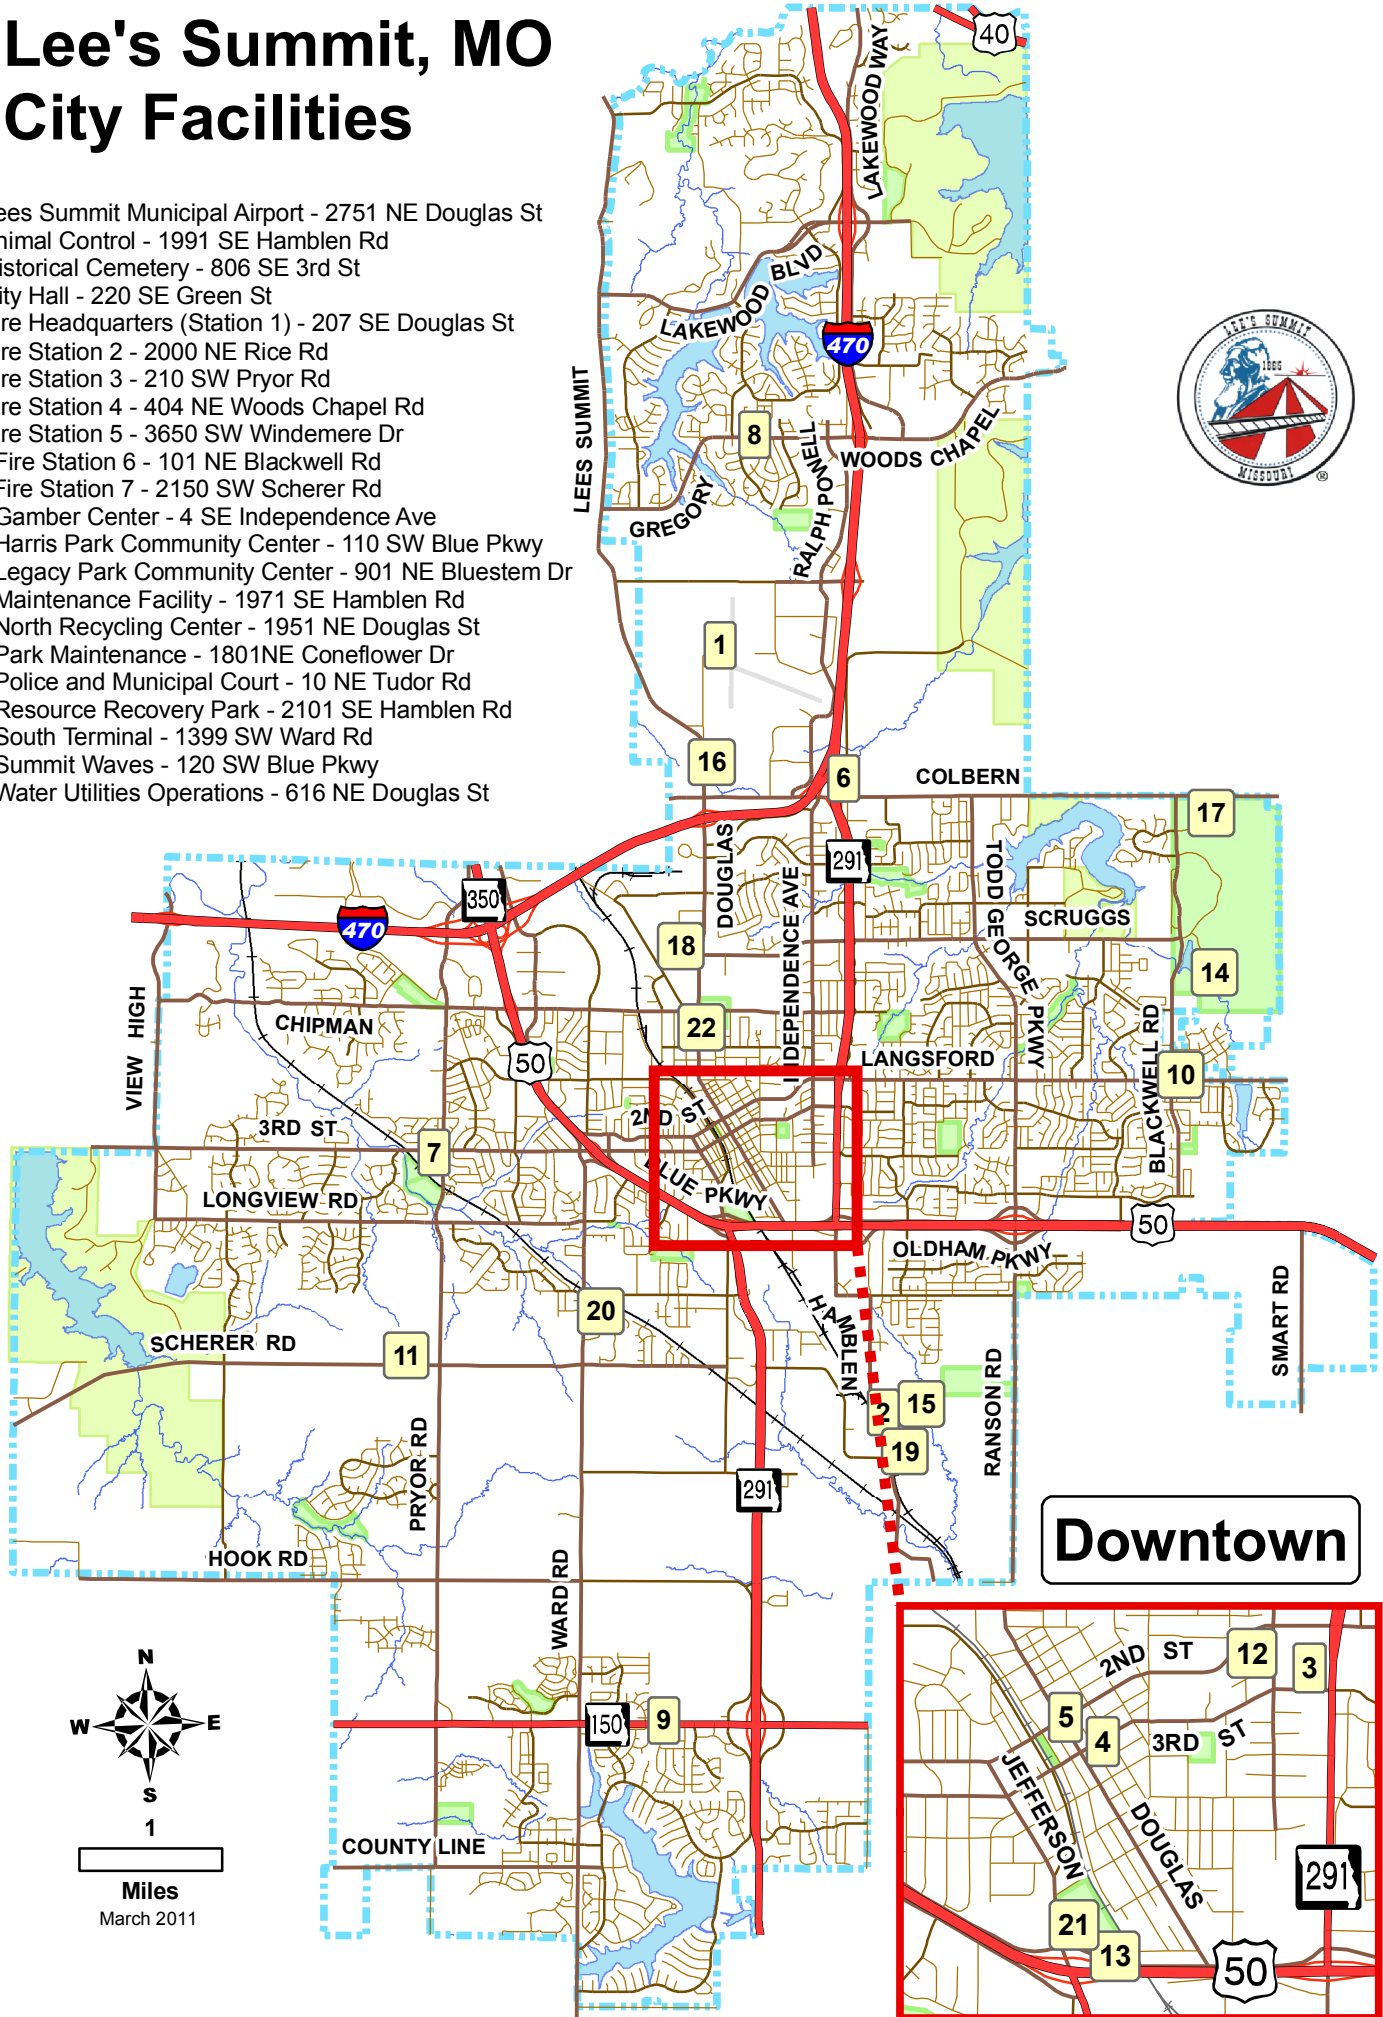

Lee's Summit, MO City Facilities

1. Lees Summit Municipal Airport - 2751 NE Douglas St
2. Animal Control - 1991 SE Hamblen Rd
3. Historical Cemetery - 806 SE 3rd St
4. City Hall - 220 SE Green St
5. Fire Headquarters (Station 1) - 207 SE Douglas St
6. Fire Station 2 - 2000 NE Rice Rd
7. Fire Station 3 - 210 SW Pryor Rd
8. Fire Station 4 - 404 NE Woods Chapel Rd
9. Fire Station 5 - 3650 SW Windemere Dr
10. Fire Station 6 - 101 NE Blackwell Rd
11. Fire Station 7 - 2150 SW Scherer Rd
12. Gamber Center - 4 SE Independence Ave
13. Harris Park Community Center - 110 SW Blue Pkwy
14. Legacy Park Community Center - 901 NE Bluestem Dr
15. Maintenance Facility - 1971 SE Hamblen Rd
16. North Recycling Center - 1951 NE Douglas St
17. Park Maintenance - 1801NE Coneflower Dr
18. Police and Municipal Court - 10 NE Tudor Rd
19. Resource Recovery Park - 2101 SE Hamblen Rd
20. South Terminal - 1399 SW Ward Rd
21. Summit Waves - 120 SW Blue Pkwy
22. Water Utilities Operations - 616 NE Douglas St

Downtown

 1
 Miles
 March 2011