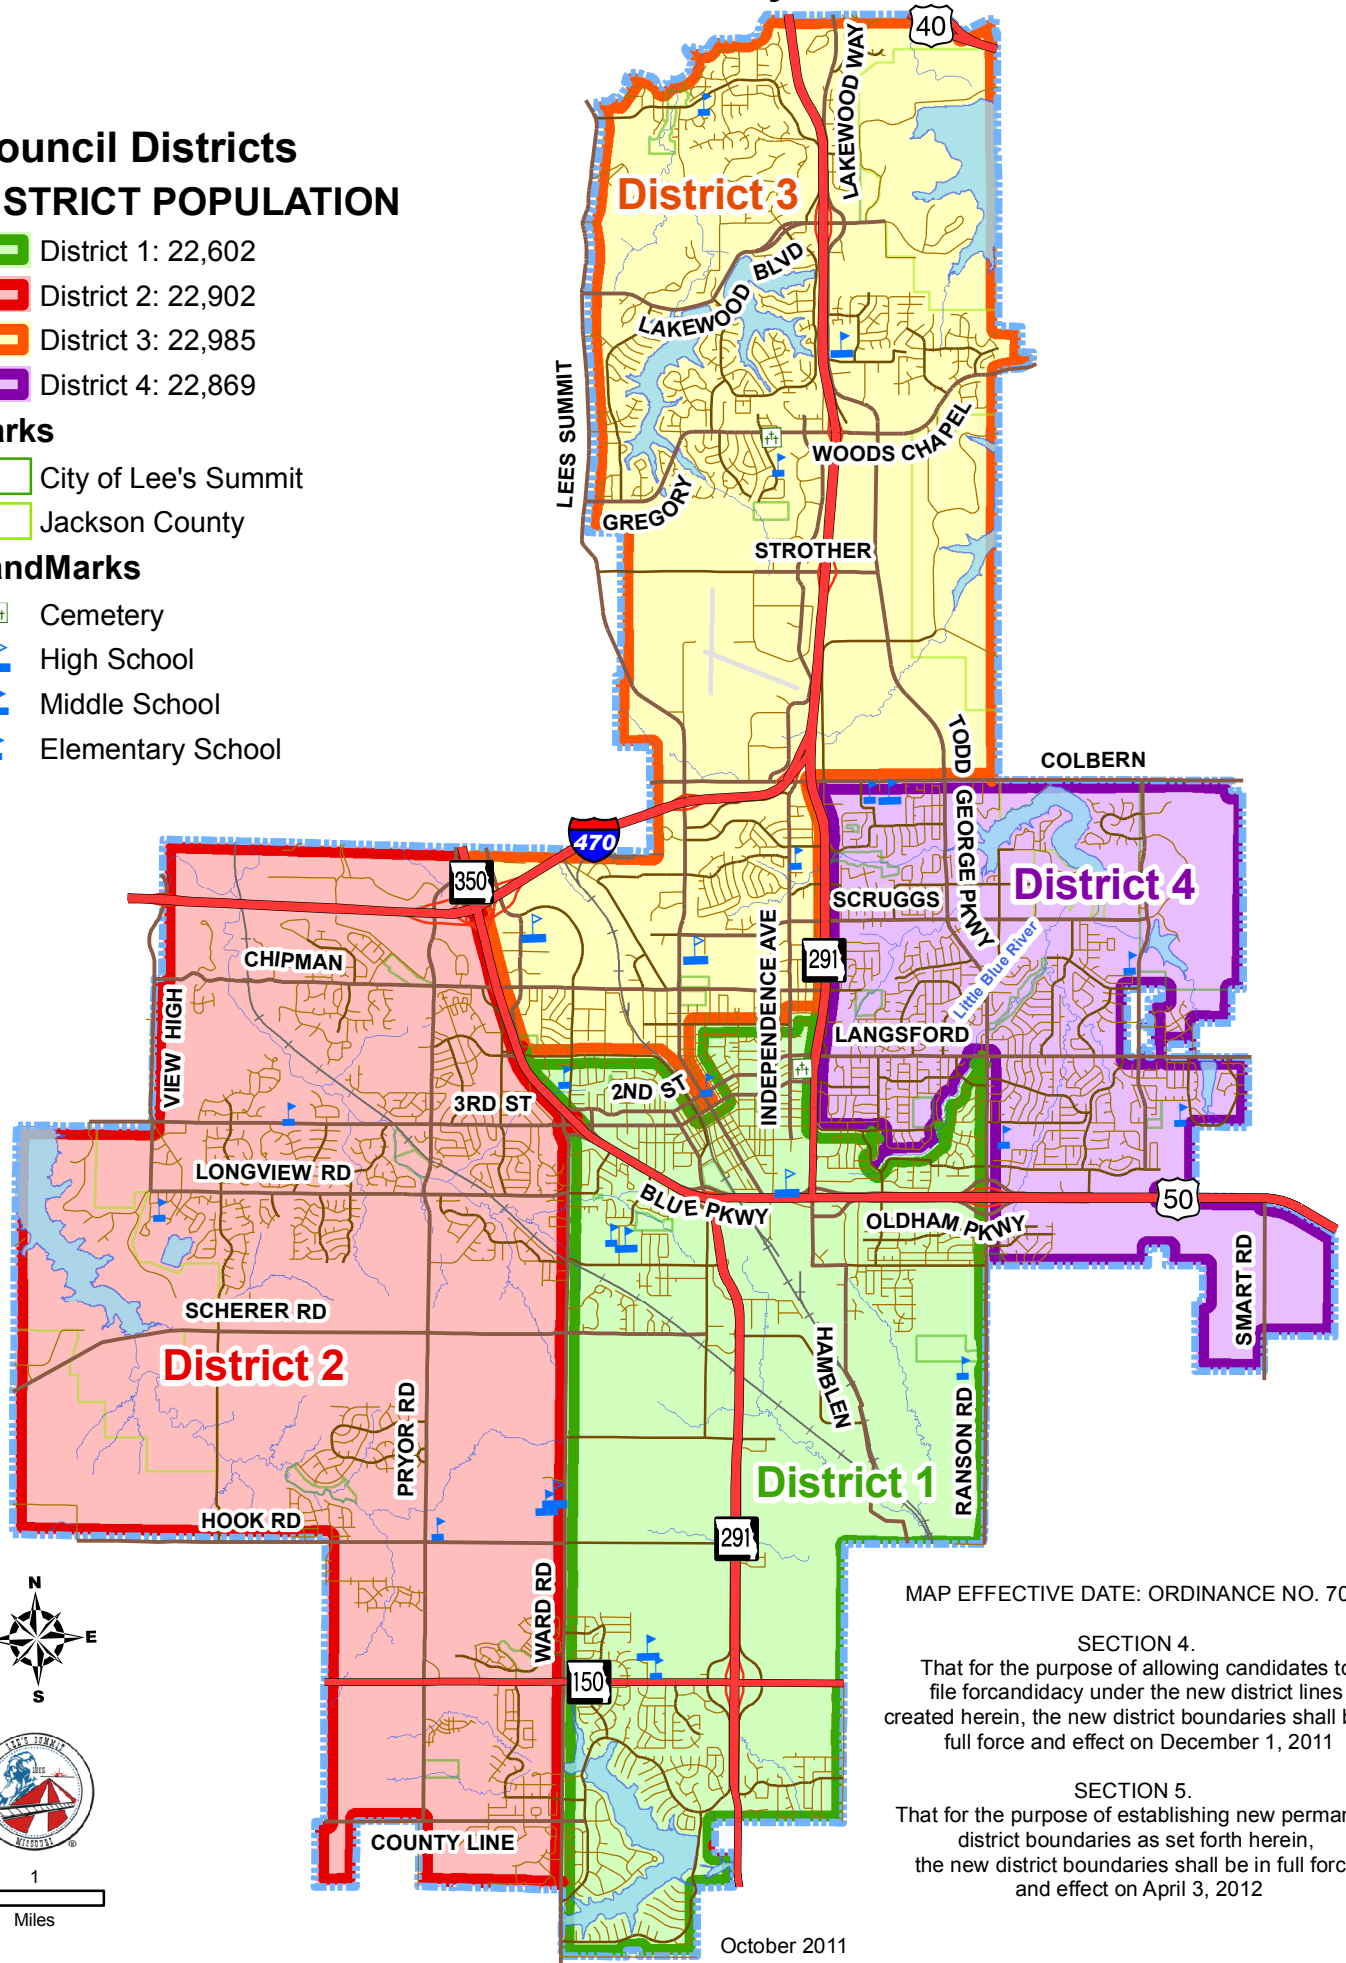

Lee's Summit, Missouri City Council Districts

Council Districts

DISTRICT POPULATION

- District 1: 22,602
- District 2: 22,902
- District 3: 22,985
- District 4: 22,869

Parks

- City of Lee's Summit
- Jackson County

LandMarks

- Cemetery
- High School
- Middle School
- Elementary School

1
Miles

MAP EFFECTIVE DATE: ORDINANCE NO. 7095

SECTION 4.
That for the purpose of allowing candidates to file for candidacy under the new district lines created herein, the new district boundaries shall be in full force and effect on December 1, 2011

SECTION 5.
That for the purpose of establishing new permanent district boundaries as set forth herein, the new district boundaries shall be in full force and effect on April 3, 2012